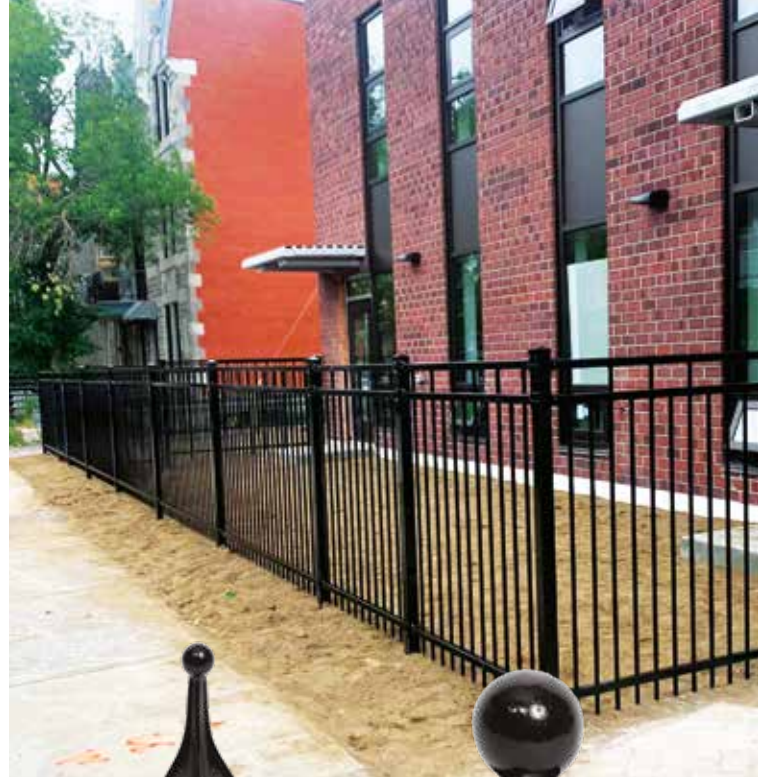

Are you seeking for a majestic appearance? No need to look further! With their inherent style and appearance, our models of ornamental steel fences are the perfect solution to meet your needs.

**SECTION MODERNE
MODERN SECTION**

**BARRIÈRE CONTEMPORAINE
CONTEMPORARY GATE**

**BARRIÈRE CLASSIQUE
CLASSIC GATE**

Hauteur Height	48" / 60" / 72"
Poteau Post	2" x 2" 2 1/2" x 2 1/2" 3" x 3"
Traverse Rail	1" x 1" 1 1/2" x 1 1/2" 2 1/2" x 1 1/2"
Barrotin Picket	5/8" x 5/8" 3/4" x 3/4" 1" x 1"
Section	92 1/2" mesure centre à centre 92 1/2" measure center to center